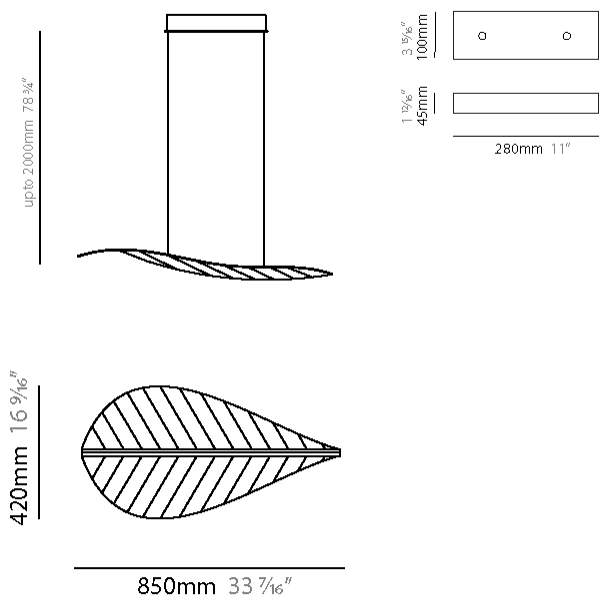

PHILAE SUSPENSION

D101622-

base number   LED Dimming   Color Temperature   Finish Options

1. To build a product code in our configurator select the specify button on the base model # product page
2. To build a manual product code on this datasheet choose from the options listed below in blue font and add the suffix to the base model #

GENERAL

Series: Philae
Brand: Quasar
Division: Design
Mounting Type: Suspension
Mounting Location: Ceiling
Subcategory: Ambient

PHYSICAL

Shape: Abstract
Length (mm): 850
Length (in): 33 7/16
Width (mm): 420
Width (in): 16 9/16
Height (mm): 100
Height (in): 3 15/16
Max. Overall Height (mm): 2100
Max. Overall Height (in): 82 11/16
Light Distribution: Omnidirectional
Weight (kg): 3
Weight (lbs): 6.61
[Fixture Finish: NIC / BRA / BBR](#)
Fixture Material: Metal
Cable Details: 2000mm Cable
Upon Request: Custom Sizes

ELECTRICAL

Lamp Type: LED
Input Wattage (W): 17.4
[Dimming: 0-10V Dimming / Phase Dimming (120Vac Only)](#)
Driver Included: Yes
Driver Location: Integrated
Driver Type: Constant Voltage - 120/277Vac
Driver Class: Class 2
Input Voltage (V): 120 - 277
Output Voltage (V): 12
Upon Request: (Not included - see components) Integral: 0-10Vdc dimming

LED

Number of LEDs: 29
[Color Temperature (°K): 2400 / 2800](#)
Max. Delivered Lumen (lm): 870 (2800K)
CRI: >95 CRI
Lamp Life (hrs): 50000

OPTICAL

RATINGS AND CERTIFICATIONS

Certified By: Certified for North American Standards
IP rating: IP20