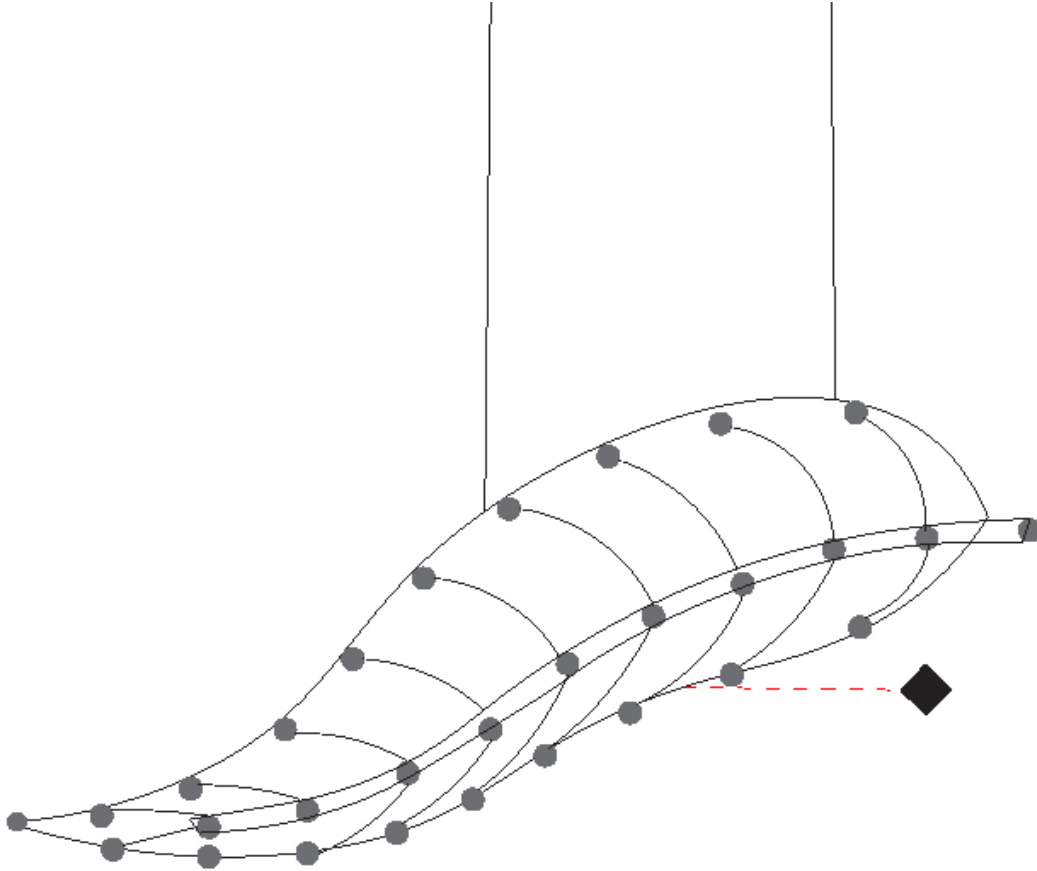

D101622-

PROJECT _____

TYPE _____

SPECIFIER _____

QUANTITY _____

DATE _____

D