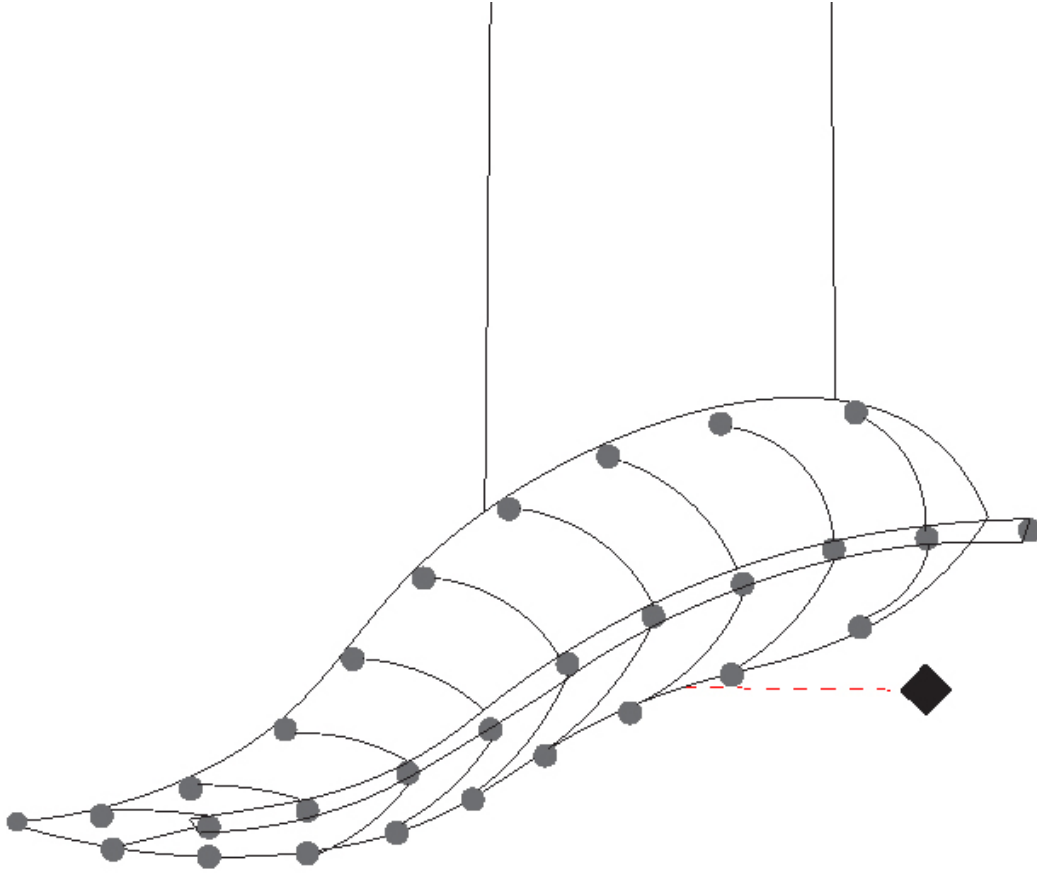

D101677-

PROJECT	_____
TYPE	_____
SPECIFIER	_____
QUANTITY	_____
DATE	_____

D